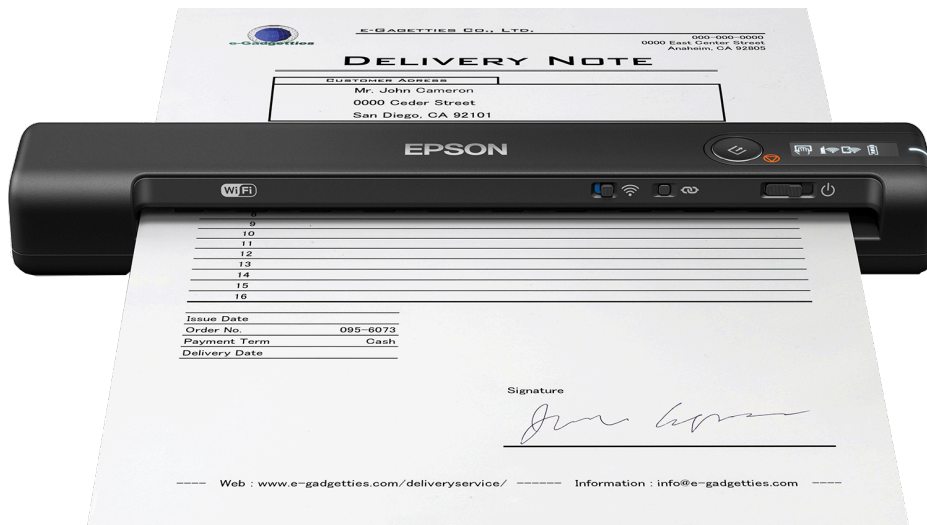

Epson Workforce ES-60W

DATASHEET / BROCHURE

Wherever you are, scan documents easily to searchable PDF with Epson's smallest mobile scanner, featuring Wi-Fi connectivity and battery power.

The ES-60W can easily be transported and quickly set up, and even used without a power source, making it even easier to stay highly organised. It automatically detects whether it's in wireless or USB mode - no intervention needed. It's ideal for SOHO environments with limited space where a simple scanning solution is required. Connects easily to a phone, tablet or laptop.

Scan anywhere

The ES-60W has built-in Wi-Fi and battery with an LCD Panel, providing true mobility to scan anywhere at speeds of just four seconds per page. When fully charged, scan up to 300 pages without the need for a power source.

Highly organised

Epson's new ScanSmart software makes it effortless for anyone to scan how they want, providing an easy-to-use step by step scanning process. Users can save and send files in common formats like PDF, jpeg, tiff and many more. Continuous scanning with automatic feed mode speeds up scanning process, while the CIS sensor delivers instant scanning with no warm up time. The new LCD panel makes it easy to define job tasks when working remotely.

Flexible

The ability to scan a wide range of document and media types makes this model a reliable asset. It handles paper from 35gsm to 270gsm, and long paper up to 1.8 metres.

KEY FEATURES

- **Scan anywhere**
Small, lightweight design
- **USB cable or integrated battery power**
Scan up to 300 pages between battery charges
- **Fast scanning speeds**
At up to 4 seconds per page (8.5ppm)
- **Simplify your workload**
Continuous scanning with automatic feed mode
- **Includes new ScanSmart software**
Get scanning quickly and easily
- **Legal Statement**
Complies with The UK Product Security and Telecommunications Infrastructure (Product Security) requirements. Epson will provide security updates for 7 years from purchase